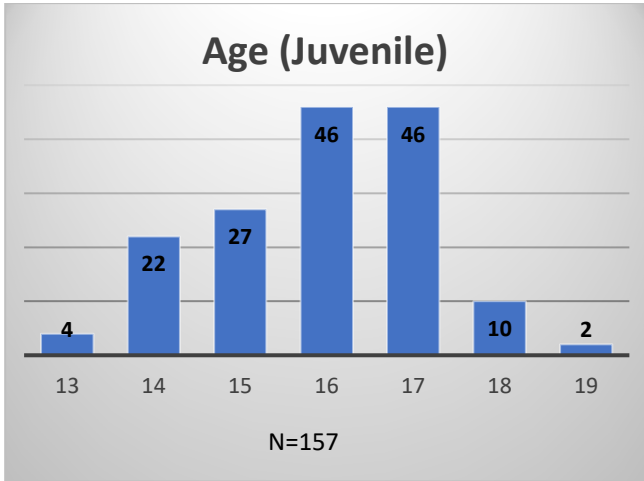

Daily Data Dashboard – July 7, 2023
Demographics for JTDC Population
Friday Morning Midnight Count

Total # of probation Involved youth¹: 1,231

¹ Probation Active: Any youth who is pending sentencing with an active social history, has been formally placed on probation or supervision with Cook County Juvenile Probation on the date of the report.

*Age, Gender and Race for Criminal Court population (N=1) is not represented in this report.

Data sources: cFive Supervisor – Probation Population and RMIS – JTDC Population

Daily Data Dashboard – July 7, 2023
Demographics for JTDC Population
Friday Morning Midnight Count