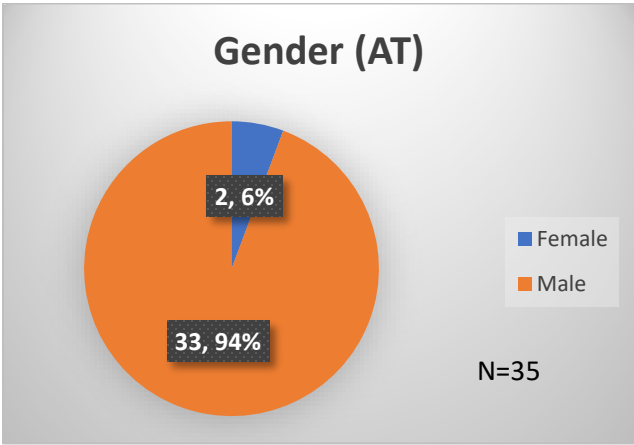

Daily Data Dashboard – July 7, 2023
Demographics for JTDC Population
Friday Morning Midnight Count

Total # of probation Involved youth¹: 1,231

¹ Probation Active: Any youth who is pending sentencing with an active social history, has been formally placed on probation or supervision with Cook County Juvenile Probation on the date of the report.

*Age, Gender and Race for Criminal Court population (N=1) is not represented in this report.

Data sources: cFive Supervisor – Probation Population and RMIS – JTDC Population

Daily Data Dashboard – July 7, 2023
Demographics for JTDC Population
Friday Morning Midnight Count