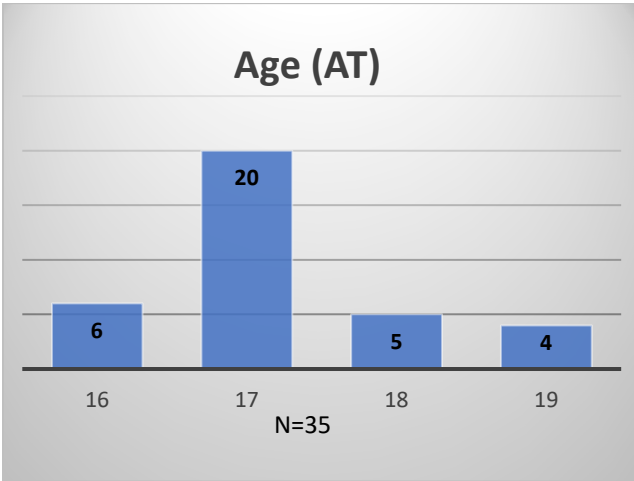

Daily Data Dashboard – July 7, 2023
Demographics for JTDC Population
Friday Morning Midnight Count

Total # of probation Involved youth¹: 1,231

¹ Probation Active: Any youth who is pending sentencing with an active social history, has been formally placed on probation or supervision with Cook County Juvenile Probation on the date of the report.

*Age, Gender and Race for Criminal Court population (N=1) is not represented in this report.

Data sources: cFive Supervisor – Probation Population and RMIS – JTDC Population

Daily Data Dashboard – July 7, 2023
Demographics for JTDC Population
Friday Morning Midnight Count