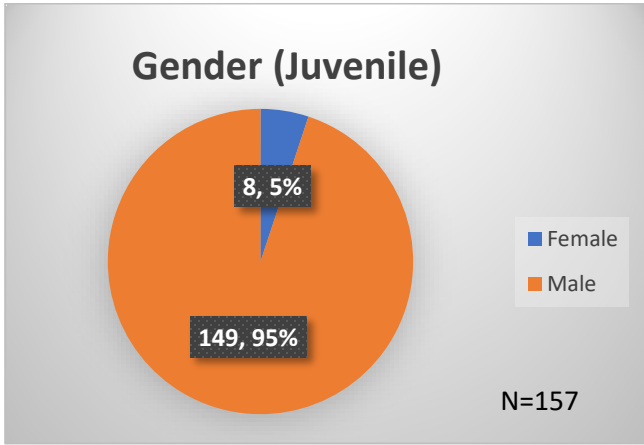

Daily Data Dashboard – July 7, 2023
Demographics for JTDC Population
Friday Morning Midnight Count

Total # of probation Involved youth¹: 1,231

¹ Probation Active: Any youth who is pending sentencing with an active social history, has been formally placed on probation or supervision with Cook County Juvenile Probation on the date of the report.

*Age, Gender and Race for Criminal Court population (N=1) is not represented in this report.

Data sources: cFive Supervisor – Probation Population and RMIS – JTDC Population

Daily Data Dashboard – July 7, 2023
Demographics for JTDC Population
Friday Morning Midnight Count