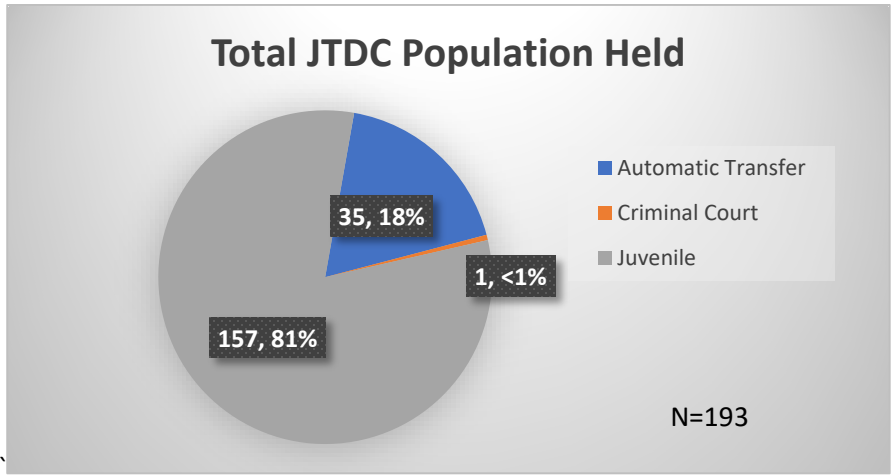

Daily Data Dashboard – July 7, 2023
Demographics for JTDC Population
Friday Morning Midnight Count

Total # of probation Involved youth¹: 1,231

¹ Probation Active: Any youth who is pending sentencing with an active social history, has been formally placed on probation or supervision with Cook County Juvenile Probation on the date of the report.

*Age, Gender and Race for Criminal Court population (N=1) is not represented in this report.

Data sources: cFive Supervisor – Probation Population and RMIS – JTDC Population

Daily Data Dashboard – July 7, 2023
Demographics for JTDC Population
Friday Morning Midnight Count